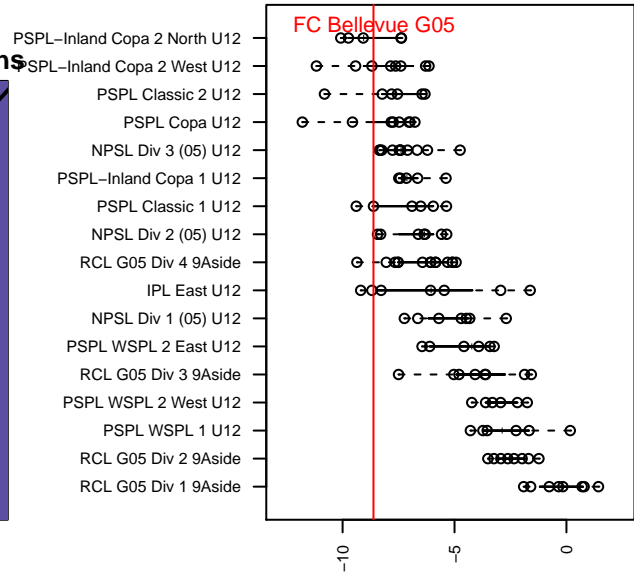

**attack and defense rating
relative to others at age
and all opponents in last 13 months**