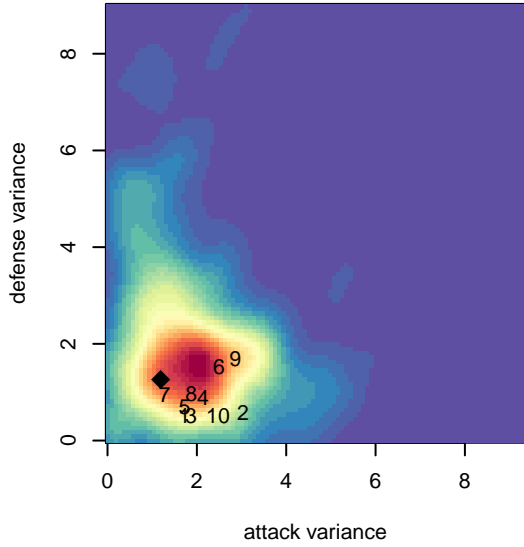

**attack and defense variance (black dot)
relative to other teams
and top 10 in region**