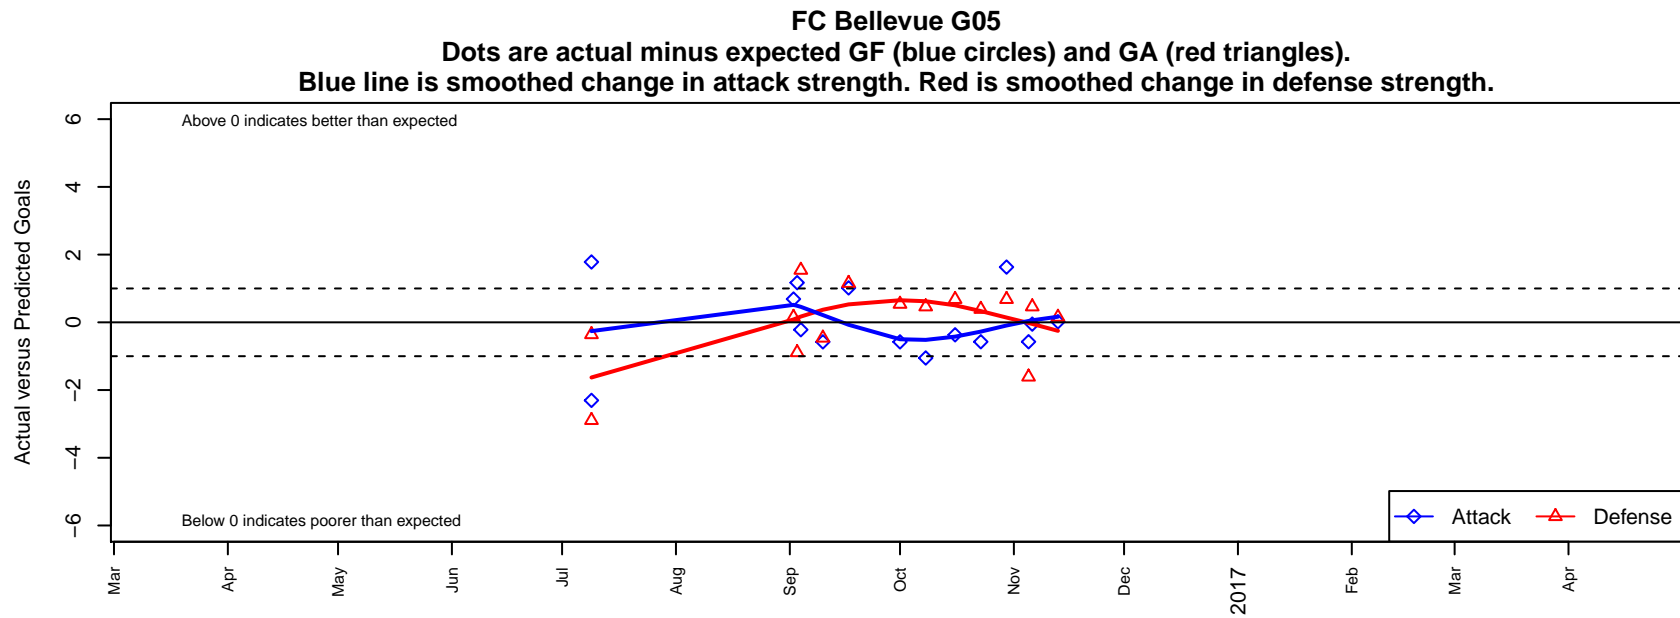

**attack and defense variance (black dot)
relative to other teams
and top 10 in region**

**attack and defense rating
relative to others at age
and all opponents in last 13 months**

FC Bellevue G05

Bellevue, WA
G05 total strength=336
attack=0.23 defense=0.18
fall league = PSPL Classic 1 U12

alt names used:
F.C. Bellevue FC Bellevue Girls 05/06
FC BELLEVUE G05/06
FC Bellevue Girls 05-06

Venues played:
2016 Gunners Invitational 2005 Bronze
2016 Labor Day Cup GU12 Silver
2016 PSPL Classic 1 U12